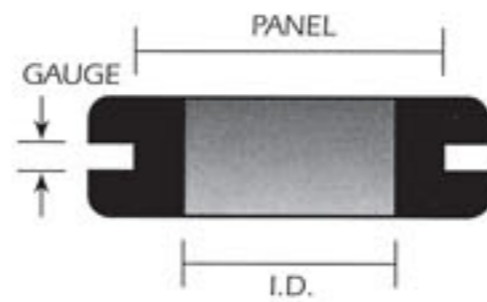

GROMMETS Compound: Nitrile

ID x P x G		ID x P x G			
IMG010	Grommet R314/1	3.9 x 7.9 x 1.6	IMG080	Grommet R314/8	12.7 x 19.0 x 1.6
IMG021	Grommet R314/2A	4.8 x 10.0 x 1.6	IMG067	Grommet R67	14.2 x 22.2 x 5.5
IMG022	Grommet R314/2B	4.8 x 12.0 x 1.6	IMG090	Grommet R314/9	15.8 x 25.4 x 1.6
IMG030	Grommet R314/3	6.4 x 11.1 x 1.6	IMG070	Grommet R314/7	15.9 x 20.6 x 1.6
IMG031	Grommet R314/3A	6.4 x 11.1 x 3.2	MG130	Grommet R314/13	19.0 x 22.2 x 1.6
IMG050	Grommet R314/5	6.4 x 14.2 x 1.6	IMG131	Grommet R314/13A	19.0 x 25.4 x 3.2
IMG205	Grommet R205	7.9 x 12.7 x 1.6	IMG140	Grommet R314/14	20.6 x 33.3 x 1.6
IMG040	Grommet R314/4	9.5 x 12.7 x 1.6	IMG120	Grommet R314/12	25.4 x 33.3 x 1.6
IMG041	Grommet R314/4A	9.5 x 12.7 x 3.2	IMG180	Grommet R314/18	28.5 x 38.1 x 1.6
IMG060	Grommet R314/6	9.5 x 19.0 x 1.6	IMG160	Grommet R314/16	31.7 x 38.1 x 1.6
IMG111	Grommet R314/11A	11.1 x 15.8 x 1.6	IMG150	Grommet R314/15	54.0 x 63.5 x 1.6
IMG110	Grommet R314/11	11.1 x 17.4 x 1.6	IMG170	Grommet R314/17	62.0 x 66.6 x 1.6
IMG112	Grommet R314/11B	11.1 x 17.4 x 4.8