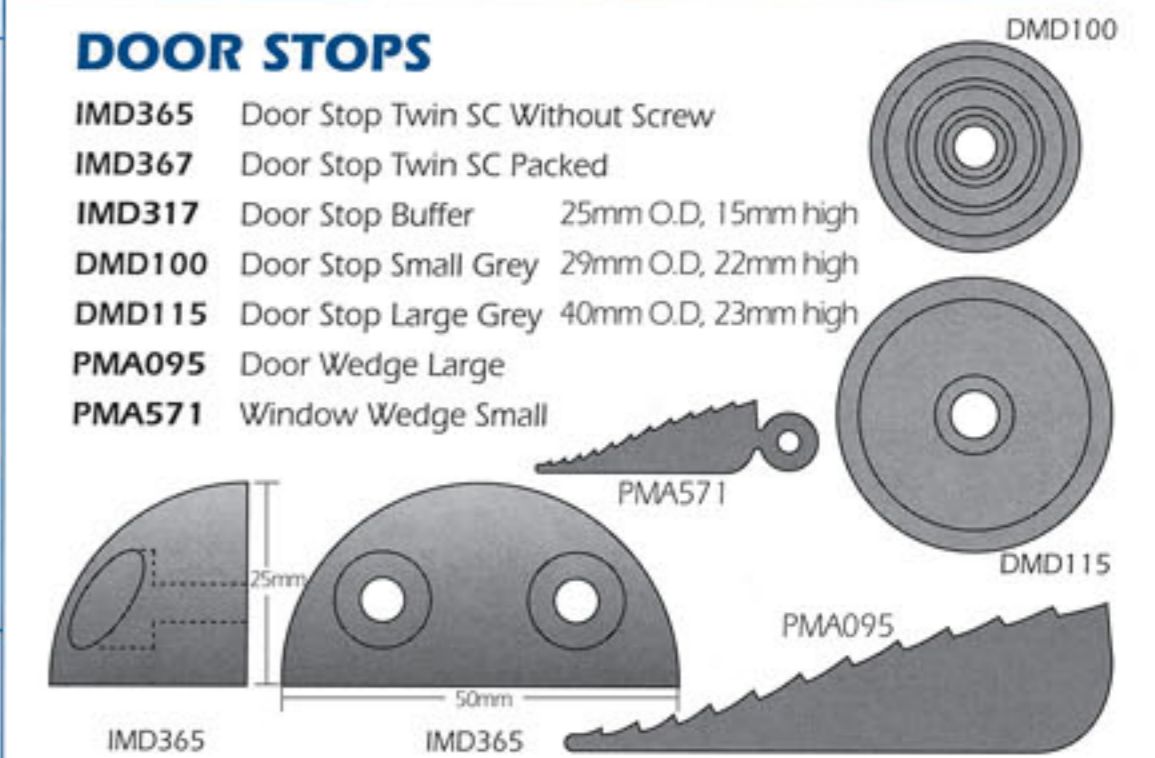

DOOR STOPS

IMD365	Door Stop Twin SC Without Screw	
IMD367	Door Stop Twin SC Packed	
IMD317	Door Stop Buffer	25mm O.D., 15mm high
DMD100	Door Stop Small Grey	29mm O.D., 22mm high
DMD115	Door Stop Large Grey	40mm O.D., 23mm high
PMA095	Door Wedge Large	
PMA571	Window Wedge Small