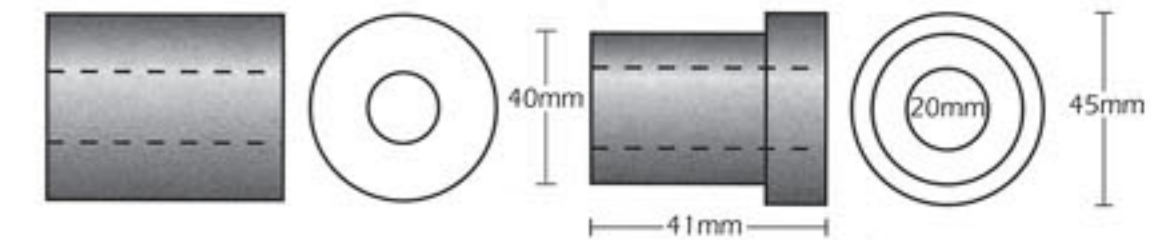

IPG320	Gasket Hot Water Cylinder	E 320	26mm I/D
IPG321	Grommet Hot Water Cylinder		32mm I/D
IPG322	Grommet Hot Water Cylinder		38mm I/D

BUSHES

IMD058	Screen Bush Flanged	S58 H
IMD059	Screen Bush Flanged	S58 S
ICC580	Bush Pin Coupling Type A	19mm L x 22 O/D x 12.5 I/D
ICC581	Bush Pin Coupling Type B	22mm L x 28 O/D x 15 I/D
ICC582	Bush Pin Coupling Type C	29mm L x 35 O/D x 19 I/D
ICC583	Bush Pin Coupling Type D	32mm L x 35 O/D x 19 I/D