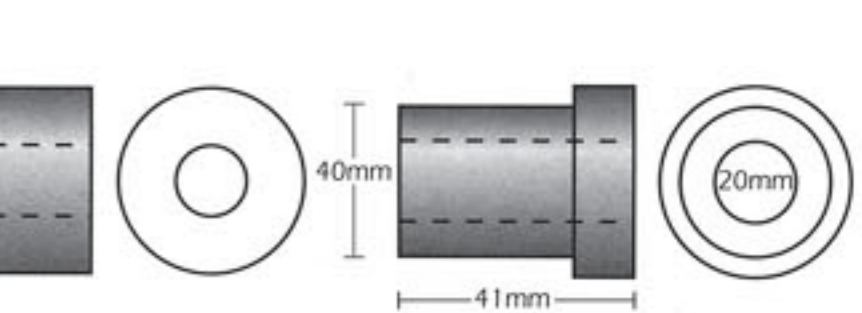

IPG320	Gasket Hot Water Cylinder	E 320	26mm I/D
IPG321	Grommet Hot Water Cylinder		32mm I/D
IPG322	Grommet Hot Water Cylinder		38mm I/D

BUSHES

IMD058	Screen Bush Flanged	S58 H
IMD059	Screen Bush Flanged	S58 S
ICC580	Bush Pin Coupling Type A	19mm L x 22 O/D x 12.5 I/D
ICC581	Bush Pin Coupling Type B	22mm L x 28 O/D x 15 I/D
ICC582	Bush Pin Coupling Type C	29mm L x 35 O/D x 19 I/D
ICC583	Bush Pin Coupling Type D	32mm L x 35 O/D x 19 I/D