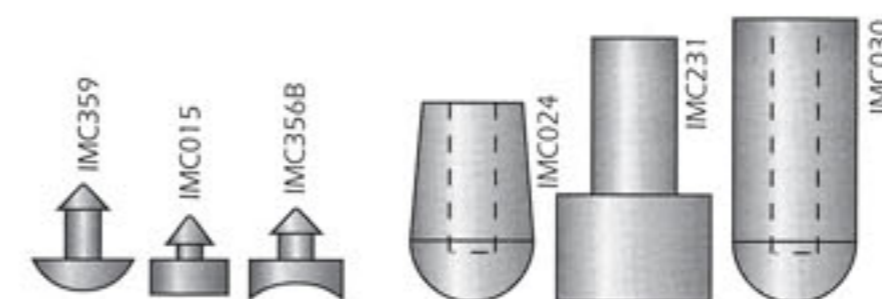

FURNITURE & DISPLAY FEET

IMC015	Furniture Foot	Button	P015
IMC024	Furniture Foot	2.4mm	P024
IMC030	Furniture Foot	3.2mm	P30
IMC031	Furniture Foot	4.8mm	P30
IMC032	Furniture Foot	6.4mm	P30
IMC231	Furniture Foot	12.7mm	P231
IMC357	Furniture Foot	Button	R356/B
IMC359	Furniture Foot	Button	R359