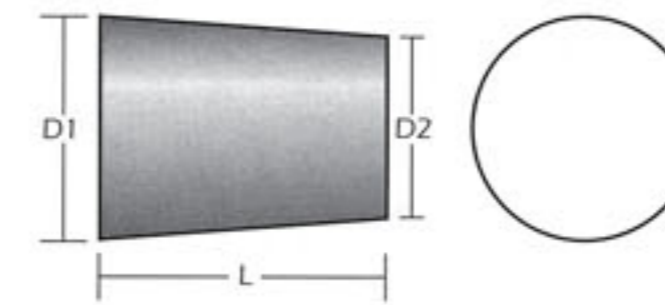

RUBBER BUNGS

	D1 X D2 X L
IMJ114	Bung Rub P114 10.3 x 8.7 x 18.2
IMJ053	Bung Rub R053 25.4 x 19.0 x 38.1
IMJ205	Bung Rub P205 88.9 x 63.5 x 95.3
IMJ395	Bung Rub P395 50.8 x 47.6 x 50.8
IMJ176	Bung Rub P176 69.9 x 57.2 x 63.5
IMJ219	Bung Rub P2191 101.6 x 76.2 x 100