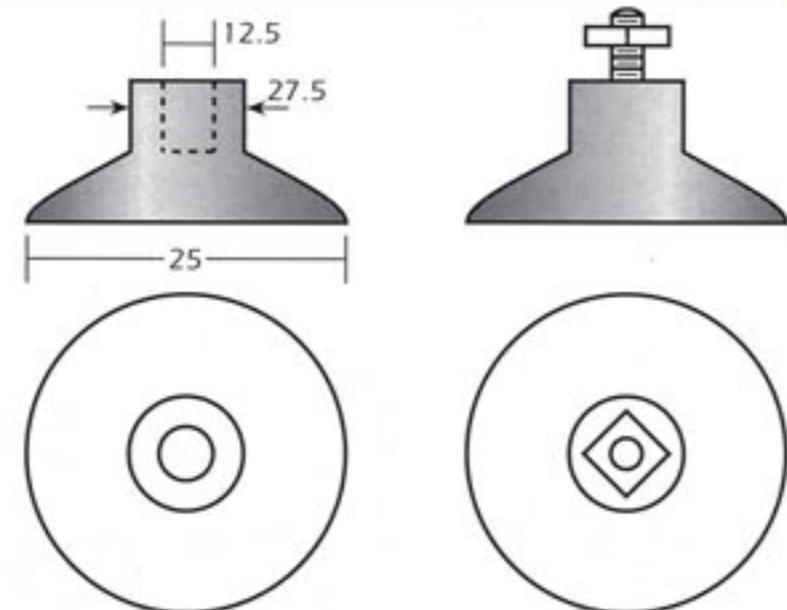

SUCTION CUPS

IME131	Suction Cup	Roof Carr Black	75mm Dia.	R133
IME132	Suction Cup	Roof Carr White	75mm Dia.	R133
IME133	Suction Cup	Roof Carr Black	75mm Dia.	R133A With Bolt
IME202	Suction Cup	32mm Grommet		R202
IME203	Suction Cup	32mm Bolt Nut		R203
IME204	Suction Cup	32mm 3.2 Hole		R204
IME237	Suction Cup	18mm 4.8 Hole		R237
IME222	Suction Cup	63mm Bolt Nut		R222
IME223	Suction Cup	63mm O Hole		R223