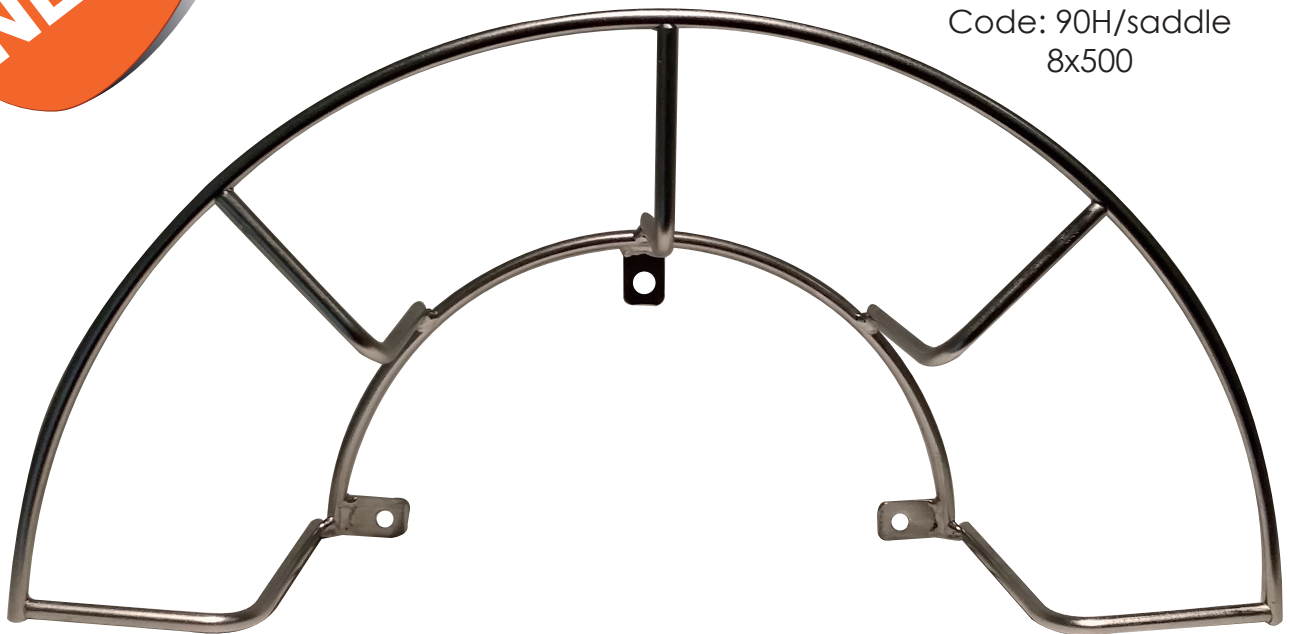

# NEW HOSE SADDLE

**NEW**

Code: 90H/saddle  
8x500

Stainless Steel  
Hose Saddle  
Electro Polished  
Holds up to 20m of 13mm/19mm

**\$120** NETT