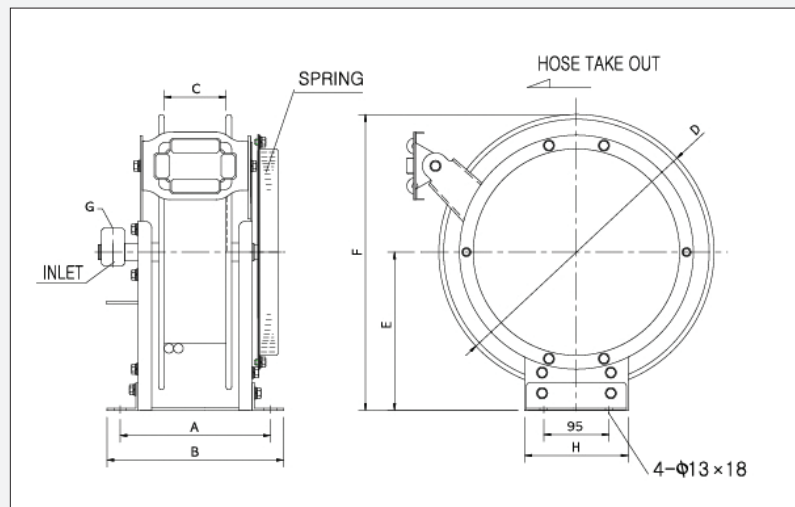

RA-SK type, Spring Rewind Air Hose Reel

Use: Vehicle A/S centre,
Various workshop

Feature: Strong frame, High
tension Spring, Long last
sealing

Installation: Wall,
Ceiling(within 4m height)

RA-SK TYPE

Product No.	Model	Hose			Working Pressure Max (kg/cm ²)	Weight (kg)
		Material	ID (mm)	Length (mm)		
1000042	RA-1320	Synthetic rubber	13	20	10	27

Dimension

A	B	C	D	E	F	G	H
338	378	210	450	260	485	PT1/2	150