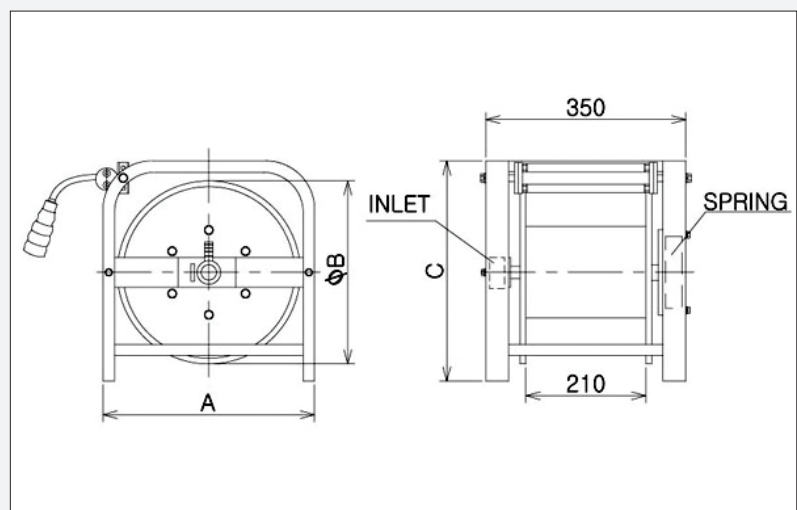

# RA-B type, Spring Rewind Air Hose Reel

Use: Various workshop,  
Construction site

Feature: Auto Rewind, Strong  
Frame

Installation: mobile

## RA-B TYPE

Product No.	Model	Hose			Working Pressure	Dimension			Weight (kg)
		Material	ID (mm)	Length (mm)		Max (kg/cm <sup>2</sup> )	A	B	
1000085	RA-1130B	pu.pp	11	30	10	370	320	385	16.4